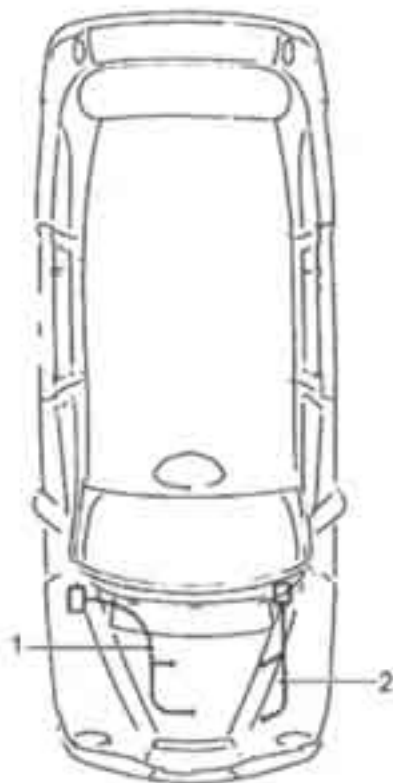

London Taxis International Taxi TX1 Range

L11

Fiche 1

Body Electrics
Wiring
Engine Harness

Illus	Part Number	Description	Quantity	Change Point	Remarks
	1 607160	Harness-engine compartment-automatic	1	Note (1)	Non EGR
	1 607161	Harness-engine compartment-manual	1		
	1 609303	Harness-engine compartment-automatic-RHD	1	Note (2)	EGR
	1 609304	Harness-engine compartment-manual-RHD	1		
	1 610083	Harness-engine compartment-automatic	1	Note (3)	
	1 610084	Harness-engine compartment-manual	1	Note (3)	
	1 610541	Harness-engine compartment-automatic	1	Note (4)	Automatic
	1 610542	Harness-engine compartment-manual	1	Note (4)	Manual
	S410PAN	Setscrew-M4 x 10	1		
	WPN4H	Washer-plain-M4	1		
	607843	Clip-pipe	1		
	608858	Clip-p-10mm	1		
	S825HEX	Setscrew-M8 x 25	1		
	WS8H	Washer-spring-M8	1		
	2 607646	Harness air conditioning	1	To (V) WC 102766	Non EGR
	2 609384	Harness air conditioning-RHD	1	From (V) WC 102767	EGR
	2 610085	Harness air conditioning	1	.....	LHD

CHANGE POINTS:

- (1) To (V) WC 102766
- (2) From (V) WC 102767 To (V) WC 103579
- (3) From (V) WC 103580 To (V) XC 107214
- (4) From (V) XC 107215