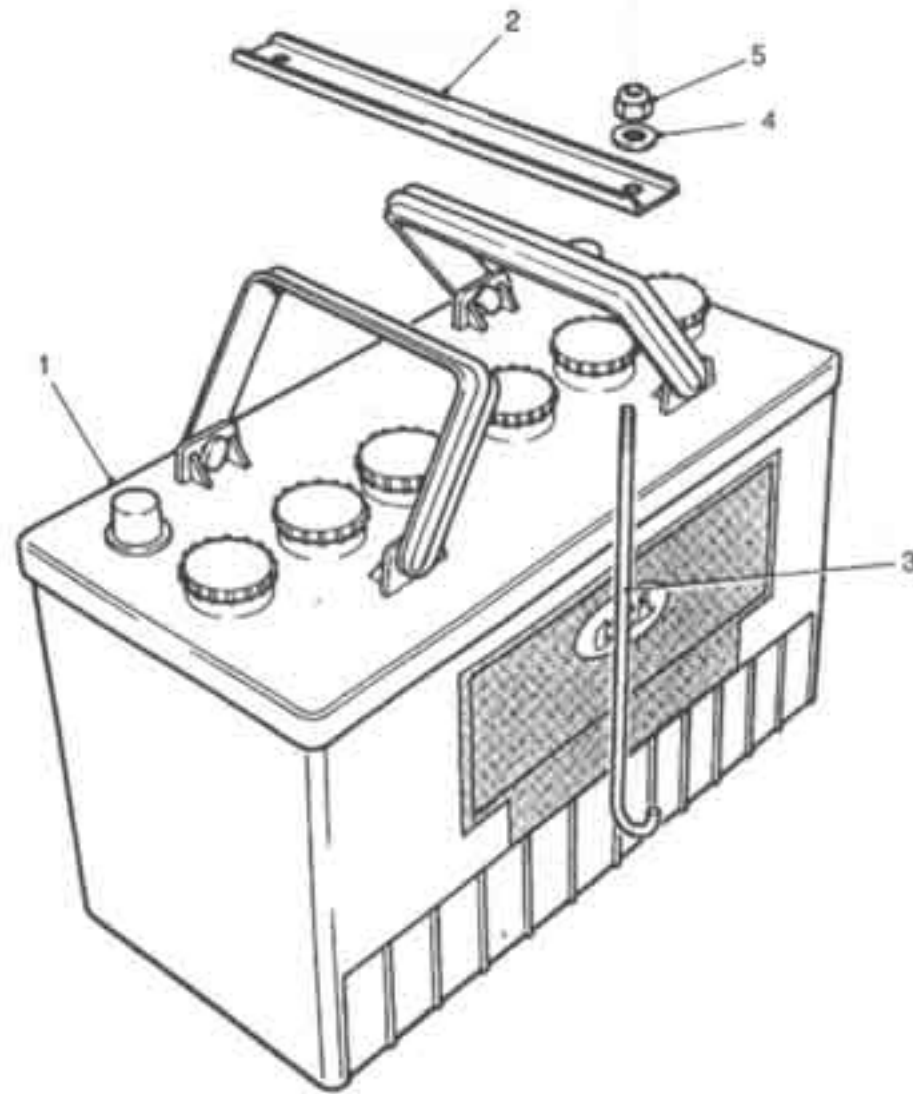

London Taxis International Taxi TX1 Range

L02
Fiche 1

Body Electrics
Battery and Fittings
Battery and Fittings

Illus	Part Number
1	801670
2	608523
2	610005
3	608524
4	8218
5	NL6
	608832

Description	Quantity	Change Point	Remarks
Battery-90 amp-wet	1		
Bar-fixing battery-RHD	1		
Bar-fixing battery-LHD	1		
J bolt-fixing battery	3		
Washer-plain-M6	3		
Nut-hexagonal-nyloc-M6	3		
Pad-anti rattle	4