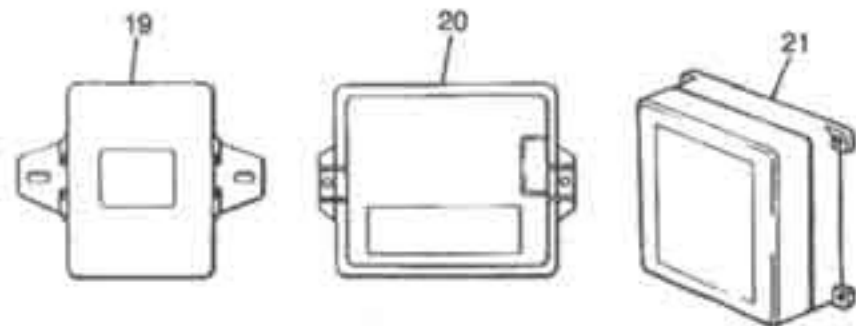

London Taxis International Taxi TX1 Range

L08

Fiche 1

Body Electrics
Fuse Box, Relays and ECUs
Fuse Block, Relays and ECUs Interior

Illus	Part Number	Description	Quantity	Change Point	Remarks
1	608346	Bracket assembly-fuse box mounting	1	To (V) WC 102766	Non EGR
1	609392	Bracket assembly-fuse box mounting-RHD	1	From (V) WC 102767	EGR
2	S616HEX	Setscrew-moulding to bulkhead-M6 x 16	2		
3	WS6H	Washer-spring-M6	2		
4	WPN6L	Washer-plain-M6	2		
5	900540	Bracket-fuse box mounting	1	Note (1)	
6	900541	Fuseblock	1	Note (1)	
	TXE863	Fusebox-c/w connectors	1		
	S440CSK	Setscrew-fusebox	3		
	610892	Fuse-5 amp	A/R		
	900109	Fuse-10 amp	A/R		
	900110	Fuse-15 amp	A/R		
	900111	Fuse-20 amp	A/R		
	900112	Fuse-25 amp	A/R		
7	604407	Relay-door locking-4 pin	1		
8	603395	Relay-door locking-5 pin	1		
9	604407	Relay-accessory circuit control-4 pin	1		
10	604407	Relay-fog lamps front-4 pin	1		
11	604407	Relay-fog lamps rear-4 pin	1		
	610037	Control unit-rear fog-LHD	1		
12	606885	Electric control unit assembly-courtesy light drivers	1		
13	606885	Electric control unit assembly-courtesy light passengers	1		
14	606602	Electronic control unit-lights on reminder	1	To (V) WC 102766	Non EGR
15	606531	Control unit-intermittent wipe front	1		

LT10175C

CHANGE POINTS:
(1) From (V) WC 102767