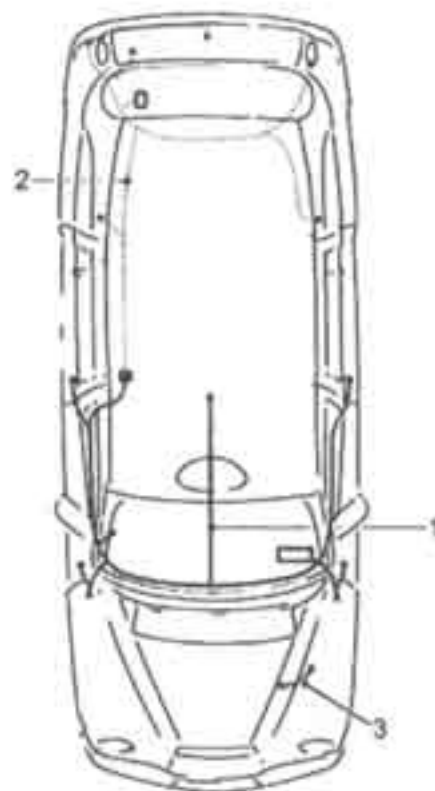

London Taxis International Taxi TX1 Range

L11

Fiche 1

Body Electrics
Wiring
Engine Harness

Illus	Part Number	Description	Quantity	Change Point	Remarks
	1 607160	Harness-engine compartment-automatic	1	Note (1)	Non EGR
	1 607161	Harness-engine compartment-manual	1		
	1 609303	Harness-engine compartment-automatic-RHD	1	Note (2)	EGR
	1 609304	Harness-engine compartment-manual-RHD	1		
	1 610083	Harness-engine compartment-automatic	1	Note (3)	
	1 610084	Harness-engine compartment-manual	1	Note (3)	
	1 610541	Harness-engine compartment-automatic	1	Note (4)	Automatic
	1 610542	Harness-engine compartment-manual	1	Note (4)	Manual
	S410PAN	Setscrew-M4 x 10	1		
	WPN4H	Washer-plain-M4	1		
	607843	Clip-pipe	1		
	608858	Clip-p-10mm	1		
	S825HEX	Setscrew-M8 x 25	1		
	WS8H	Washer-spring-M8	1		
	2 607646	Harness air conditioning	1	To (V) WC 102766	Non EGR
	2 609384	Harness air conditioning-RHD	1	From (V) WC 102767	EGR
	2 610085	Harness air conditioning	1	LHD

CHANGE POINTS:

- (1) To (V) WC 102766
- (2) From (V) WC 102767 To (V) WC 103579
- (3) From (V) WC 103580 To (V) XC 107214
- (4) From (V) XC 107215

London Taxis International Taxi TX1 Range

L12
Fiche 1

Body Electrics
Wiring
Main & Rear Harness