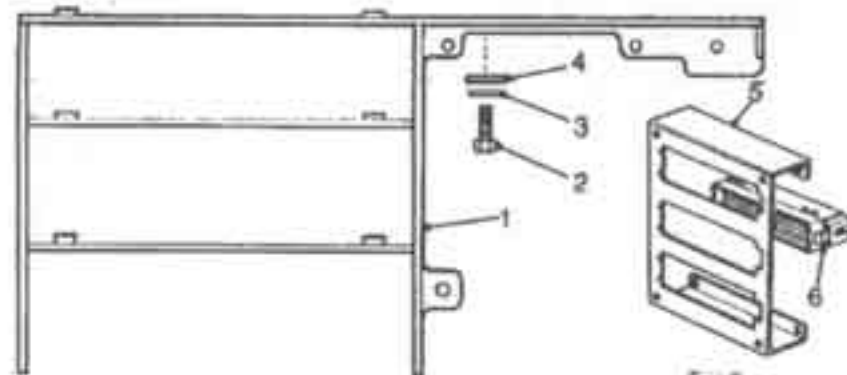

London Taxis International Taxi TX1 Range

L08

Fiche 1

Body Electrics
Fuse Box, Relays and ECUs
Fuse Block, Relays and ECUs Interior

Illus	Part Number	Description	Quantity	Change Point	Remarks
1	608346	Bracket assembly-fuse box mounting	1	To (V) WC 102766	Non EGR
1	609392	Bracket assembly-fuse box mounting-RHD	1	From (V) WC 102767	EGR
2	S616HEX	Setscrew-moulding to bulkhead-M6 x 16	2		
3	WS6H	Washer-spring-M6	2		
4	WPN6L	Washer-plain-M6	2		
5	900540	Bracket-fuse box mounting	1	Note (1)	
6	900541	Fuseblock	1	Note (1)	
	TXE863	Fusebox-c/w connectors	1		
	S440CSK	Setscrew-fusebox	3		
	610892	Fuse-5 amp	A/R		
	900109	Fuse-10 amp	A/R		
	900110	Fuse-15 amp	A/R		
	900111	Fuse-20 amp	A/R		
	900112	Fuse-25 amp	A/R		
7	604407	Relay-door locking-4 pin	1		
8	603395	Relay-door locking-5 pin	1		
9	604407	Relay-accessory circuit control-4 pin	1		
10	604407	Relay-fog lamps front-4 pin	1		
11	604407	Relay-fog lamps rear-4 pin	1		
	610037	Control unit-rear fog-LHD	1		
12	606885	Electric control unit assembly-courtesy light drivers	1		
13	606885	Electric control unit assembly-courtesy light passengers	1		
14	606602	Electronic control unit-lights on reminder	1	To (V) WC 102766	Non EGR
15	606531	Control unit-intermittent wipe front	1		

LT10175C

CHANGE POINTS:
(1) From (V) WC 102767