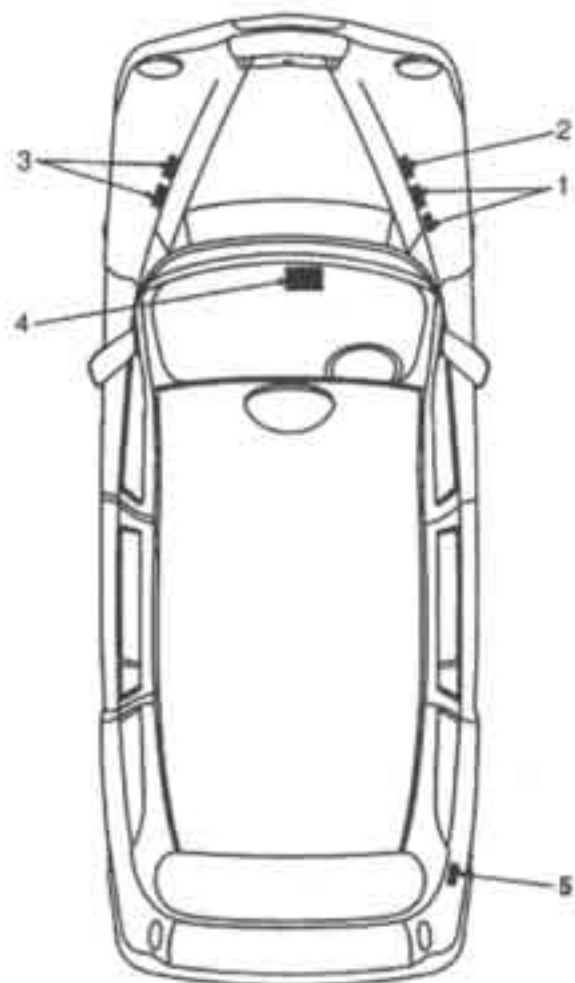

London Taxis International Taxi TX1 Range

L10
Fiche 1

Body Electrica
Fuse Box, Relays and ECUs
Relays and ECU Exterior

Illus	Part Number	Description	Quantity	Change Point	Remarks
1	600210	Relay-glow plug	2	To (V) WC 102766	Automatic
1	609659	Relay-glow plug	2	From (V) WC 102767	Automatic
2	604407	Relay-inhibitor gearbox-4 pin	1	.....	Automatic
	S410PAN	Setscrew-relay base-M4 x 10	1		
	WPL4H	Washer-plain-M4	1		
3	604407	Relay-air conditioning-4 pin	2		
	S410PAN	Setscrew-relay base-M4 x 10	2		
	WPL4H	Washer-plain-M4	2		
4	608933	Amplifier-intercom-back face of heater	NLA	.....	Use 610614.
4	610614	Amplifier-intercom-c/w radio mute	1		
5	606532	Electronic control unit-rear wash wipe	1		
	S410PAN	Setscrew-relay base to squab support-M4 x 10	1