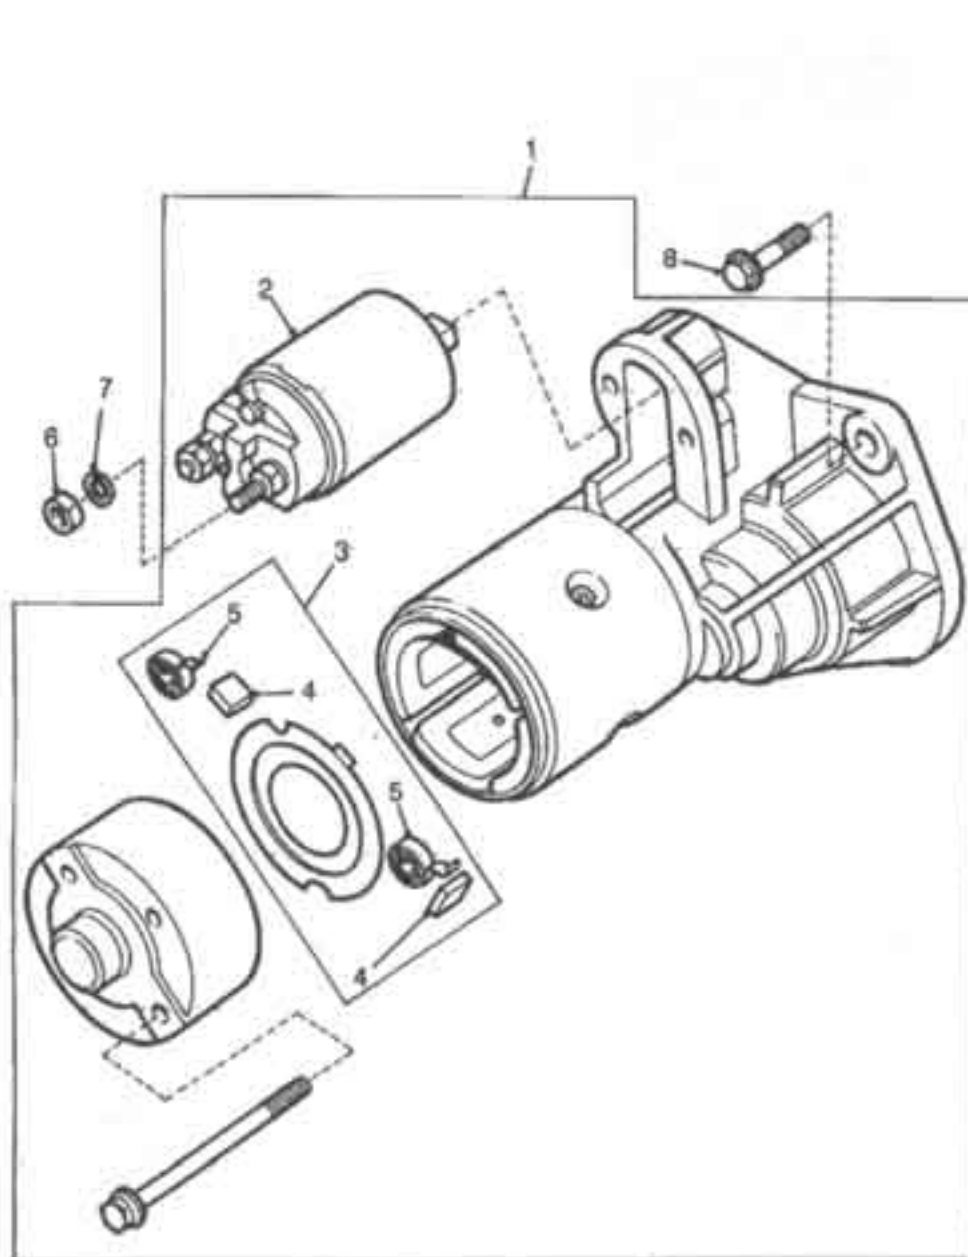

London Taxis International Taxi TX1 Range

L06
Fiche 1

Body Electric
Starter Motor
Starter Motor

Illus Part Number

- 1 605091
- 2 800482
- 3 800471
- 4 800469
- 5 800472
- 6 603281
- 7 603260
- 1 601541E
- 2 800482
- 3 800471
- 4 800469
- 5 800472
- 6 603281
- 7 603260
- 8 603259

Description

- MOTOR-STARTER ENGINE-NEW..... 1
- Solenoid starter motor..... 1
- KIT-BRUSH STARTER MOTOR 1
- •• Brush-starter motor 4
- •• Spring..... 4
- Nut..... 1
- Washer-spring 1
- MOTOR-STARTER ENGINE-RECONDITIONED..... 1
- Solenoid starter motor..... 1
- KIT-BRUSH STARTER MOTOR 1
- •• Brush-starter motor 4
- •• Spring..... 4
- Nut..... 1
- Washer-spring 1
- Bolt..... 2

Quantity

Change Point

Remarks

..... Diesel