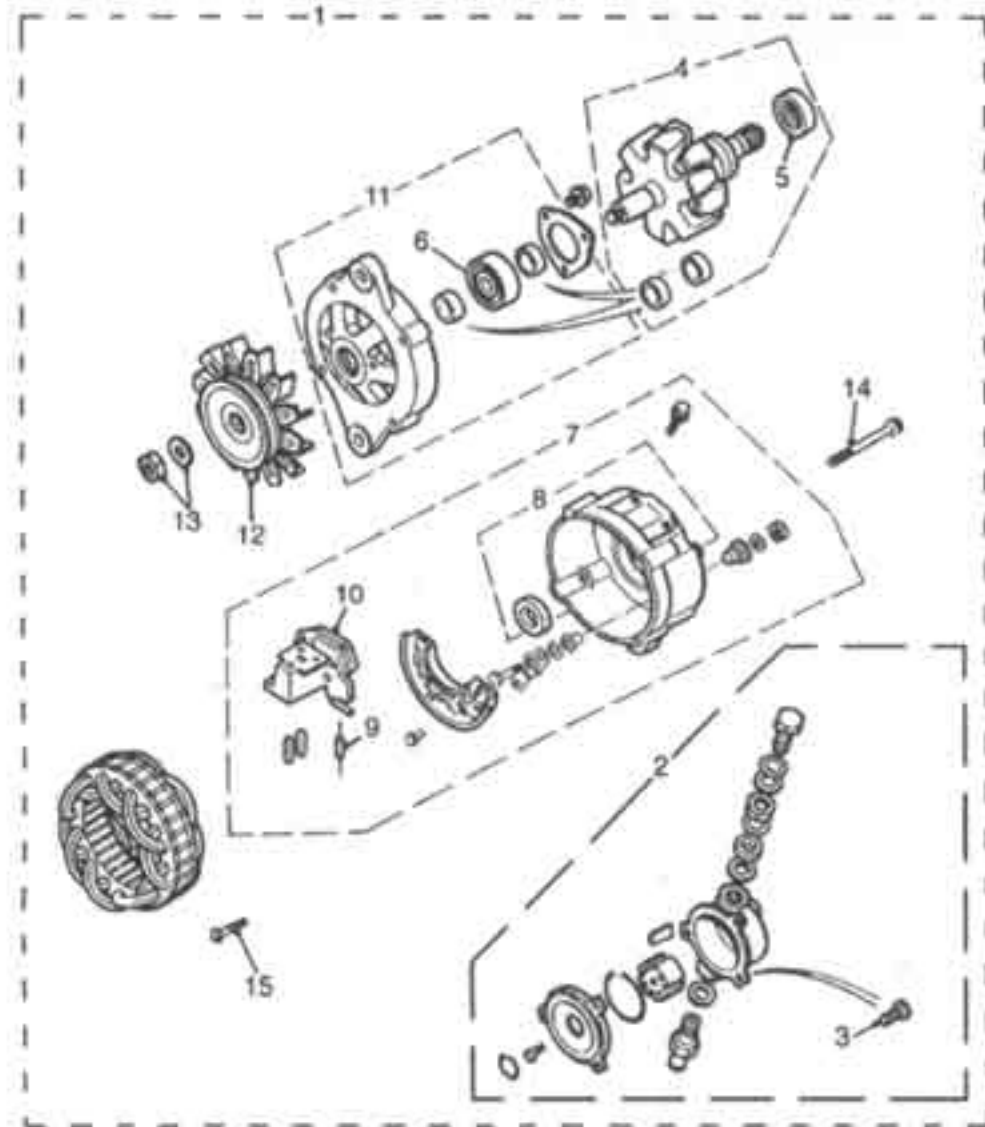

Illus	Part Number	Description	Quantity	Change Point	Remarks
1	801998	ALTERNATOR ASSEMBLY-C/W VACUUM PUMP ...	1	Automatic
1	801998	ALTERNATOR ASSEMBLY-C/W VACUUM PUMP ...	1	Manual EGR
1	801999	ALTERNATOR ASSEMBLY-C/W VACUUM PUMP-MANUAL	1	Non EGR
2	803091	• Pump brake vacuum.....	1	Part of 801998, 801998.
3	800451	• Setscrew.....	1	Part of 801998, 801998, 801998, 801999, 801999.
4	803094	• ROTOR ASSEMBLY ALTERNATOR.....	1	Part of 801998, 801998.
5	803095	•• Bearing-slip ring end alternator.....	1	
7	803097	• COVER ASSEMBLY-ALTERNATOR SLIP RING END	1	
8	803098	•• Cover alternator	1	
9	803101	•• Diode.....	1	
10	803099	•• Regulator assembly alternator-manual	1	
10	803100	•• Regulator assembly alternator-automatic	1	
11	803102	• FRAME ASSEMBLY-ALTERNATOR DRIVE END ..	1	
6	803096	•• Bearing-alternator front.....	1	
12	800448	• Pulley alternator	1	
13	803255	• Nut.....	1	
14	800450	• Bolt.....	4	
3	800451	• Setscrew.....	1	Part of 801998.
2	803090	• Pump brake vacuum.....	1	Part of 801999.
4	803093	• ROTOR ASSEMBLY ALTERNATOR.....	1	Part of 801999.
5	803095	•• Bearing-slip ring end alternator.....	1	