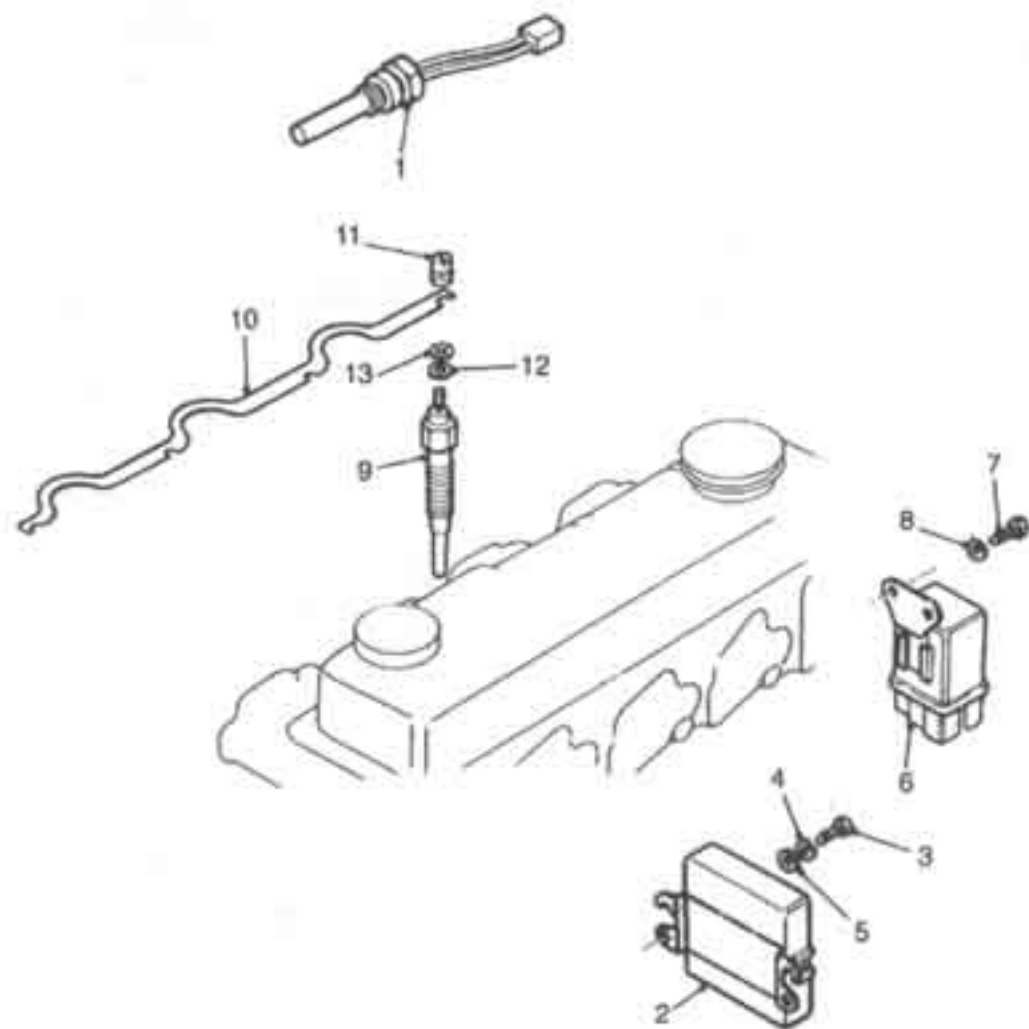

illus	Part Number	Description	Quantity	Change Point	Remarks
1	800411	Resistor.....	1		
2	600208	Electronic control unit-glow plug timer.....	1		Non EGR
3	S616HEX	Setscrew-ecu to bracket-M6 x 16.....	2		
4	WS6H	Washer-spring-M6.....	2		
5	WPN6L	Washer-plain-M6.....	2		
6	600210	Relay-glow plug.....	2	To (V) WC 102766	
6	609659	Relay-glow plug.....	2	From (V) WC 102767	
7	S612HEX	Setscrew-relay to bracket-M6 x 12.....	2		
8	WS6H	Washer-spring-M6.....	2		
9	800415	Plug-heater ignition-O.E.....	4		
9	801513	Plug-heater ignition-LTI approved.....	4		
10	800416	Plate-glow plug connector.....	1		
11	800417	Nut.....	4		
12	801060	Washer.....	4		
13	801072	Washer.....	4		