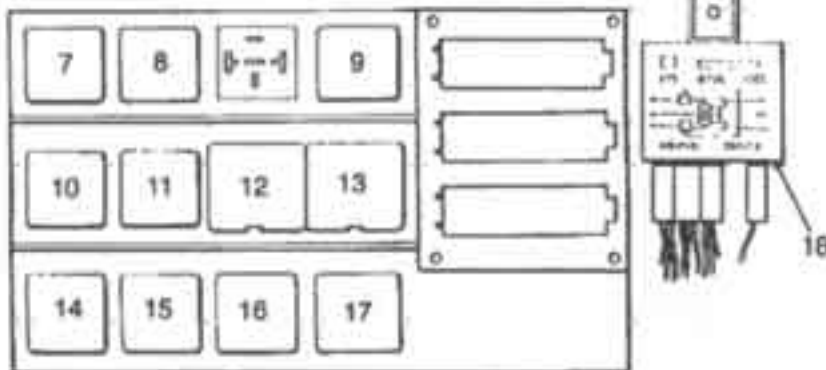

London Taxis International Taxi TX1 Range

L08

Fiche 1

Body Electrics
Fuse Box, Relays and ECUs
Fuse Block, Relays and ECUs Interior

Illus	Part Number	Description	Quantity	Change Point	Remarks
1	608346	Bracket assembly-fuse box mounting	1	To (V) WC 102766	Non EGR
1	609392	Bracket assembly-fuse box mounting-RHD	1	From (V) WC 102767	EGR
2	S616HEX	Setscrew-moulding to bulkhead-M6 x 16	2		
3	WS6H	Washer-spring-M6	2		
4	WPN6L	Washer-plain-M6	2		
5	900540	Bracket-fuse box mounting	1	Note (1)	
6	900541	Fuseblock	1	Note (1)	
	TXE863	Fusebox-c/w connectors	1		
	S440CSK	Setscrew-fusebox	3		
	610892	Fuse-5 amp	A/R		
	900109	Fuse-10 amp	A/R		
	900110	Fuse-15 amp	A/R		
	900111	Fuse-20 amp	A/R		
	900112	Fuse-25 amp	A/R		
7	604407	Relay-door locking-4 pin	1		
8	603395	Relay-door locking-5 pin	1		
9	604407	Relay-accessory circuit control-4 pin	1		
10	604407	Relay-fog lamps front-4 pin	1		
11	604407	Relay-fog lamps rear-4 pin	1		
	610037	Control unit-rear fog-LHD	1		
12	606885	Electric control unit assembly-courtesy light drivers	1		
13	606885	Electric control unit assembly-courtesy light passengers	1		
14	606602	Electronic control unit-lights on reminder	1	To (V) WC 102766	Non EGR
15	606531	Control unit-intermittent wipe front	1		

LT10175C

CHANGE POINTS:
(1) From (V) WC 102767