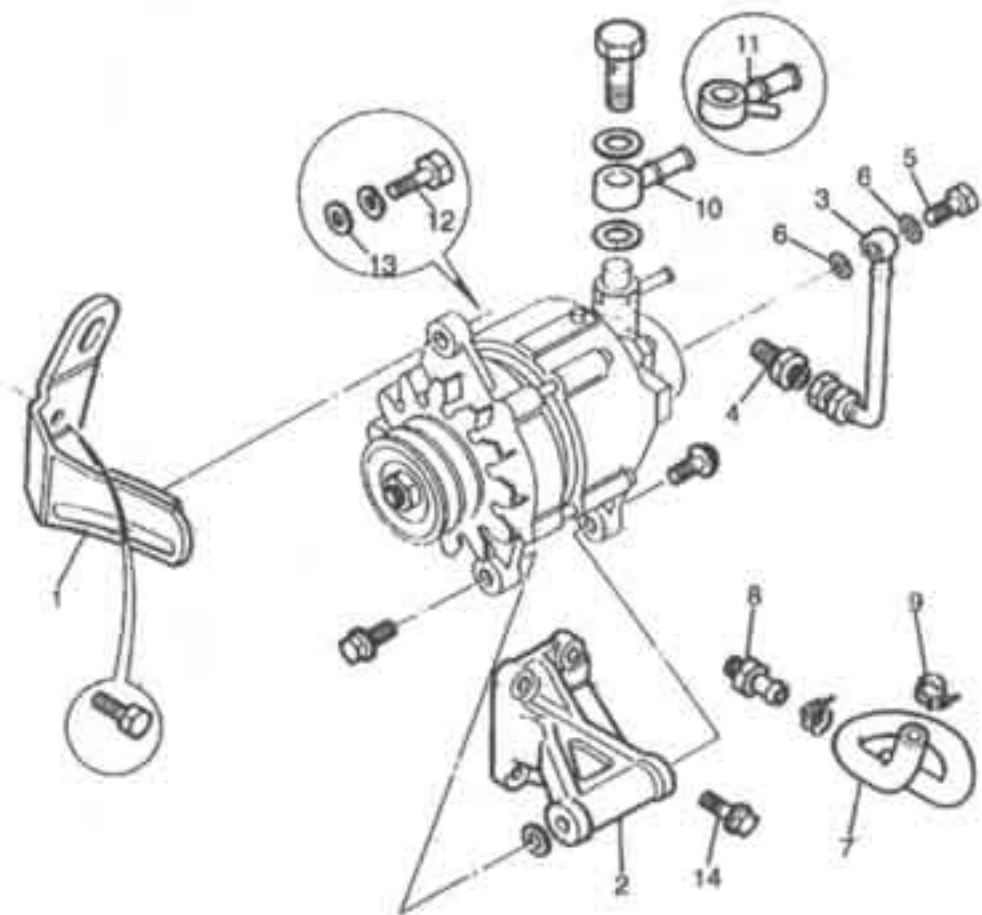

London Taxis International Taxi TX1 Range

L05
Fiche 1

Body Electricals Alternator and Fittings Adjusting Bracket and Pump Connector's

Illus	Part Number	Description	Quantity	Change Point	Remarks
1	803092	Link-adjuster alternator.....	1	Note (1)	
2	800419	Bracket-support alternator.....	1		
3	800420	Pipe-oil feed alternator/vacuum pump.....	1		
4	800421	Connector-oil feed pipe.....	1		
5	800422	Bolt-banjo.....	1		
6	800423	Washer-sealing.....	2		
7	800424	Hose-lower vacuum pump drain.....	1		
8	800425	Connector-straight.....	1		
9	800426	Clip-hose-double wire.....	2		
10	800427	Connector brake vacuum.....	1		Manual Non EGR
10	801141	Connector brake vacuum.....	1		Automatic Non EGR
11	900529	Connector brake vacuum.....	1		EGR
12	800428	Bolt-adjuster link alternator.....	1		
13	800429	Washer-plain.....	1		
14	801041	Bolt.....	3		
	603255	Nut.....	1		
	603256	Washer-spring.....	1		
	603257	Washer-plain.....	1