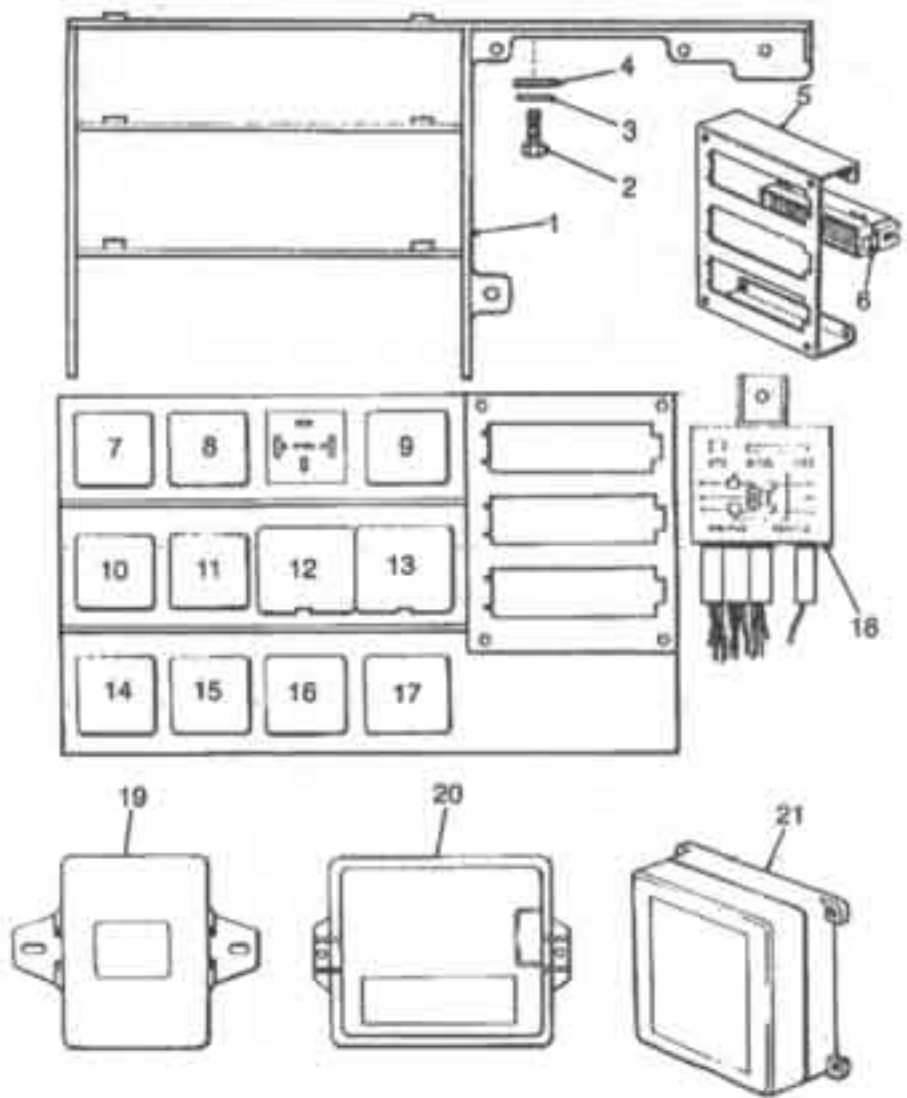

LT10175C

CHANGE POINTS:
(1) From (V) WC 102767

London Taxis International Taxi TX1 Range

L09

Fiche 1

Body Electrics
Fuse Box, Relays and ECUs
Fuse Block, Relays and ECUs Interior

Illus	Part Number	Description	Quantity	Change Point	Remarks
	16 606533	Electric control unit assembly-direction indicator..... 1 and hazard..... 1	1		
	17 600414	Electric control unit assembly-heated rear window... 1	1		
	S410PAN	Setscrew-relay base-M4 x 10..... 6	6		
	WPN4H	Washer-plain-M4..... 6	6		
	18 607847	Electric control unit assembly..... 1	1		
	S616PAN	Setscrew-ECU to bracket-M6 x 16..... 2	2		
	WS6H	Washer-spring-M6..... 2	2		
	WPL6H	Washer-plain-M6..... 2	2		
	19 600208	Electronic control unit-glow plug timer..... 1	1		Non EGR
	S616HEX	Setscrew-control unit to bracket-M6 x 16..... 2	2		
	WS6H	Washer-spring-M6..... 2	2		
	WPN6L	Washer-plain-M6..... 2	2		
	20 602700	Electric control unit assembly..... 1	1		
	S410PAN	Setscrew-ECU to bulkhead-M4 x 10..... 2	2		
	WS4H	Washer-spring..... 2	2		
	602721	Screw-sealing plate IDDS..... 1	1		
	21 606902	Control unit-immobiliser-c/w radio key..... 1	1	To (V) WC 102766	
	609393	Control unit-immobiliser..... 1	1	From (V) WC 102767	
	609660	Module-electronic engine-electric control unit..... 1	1		Manual EGR
	609661	Module-electronic engine-electric control unit..... 1	1		Automatic EGR