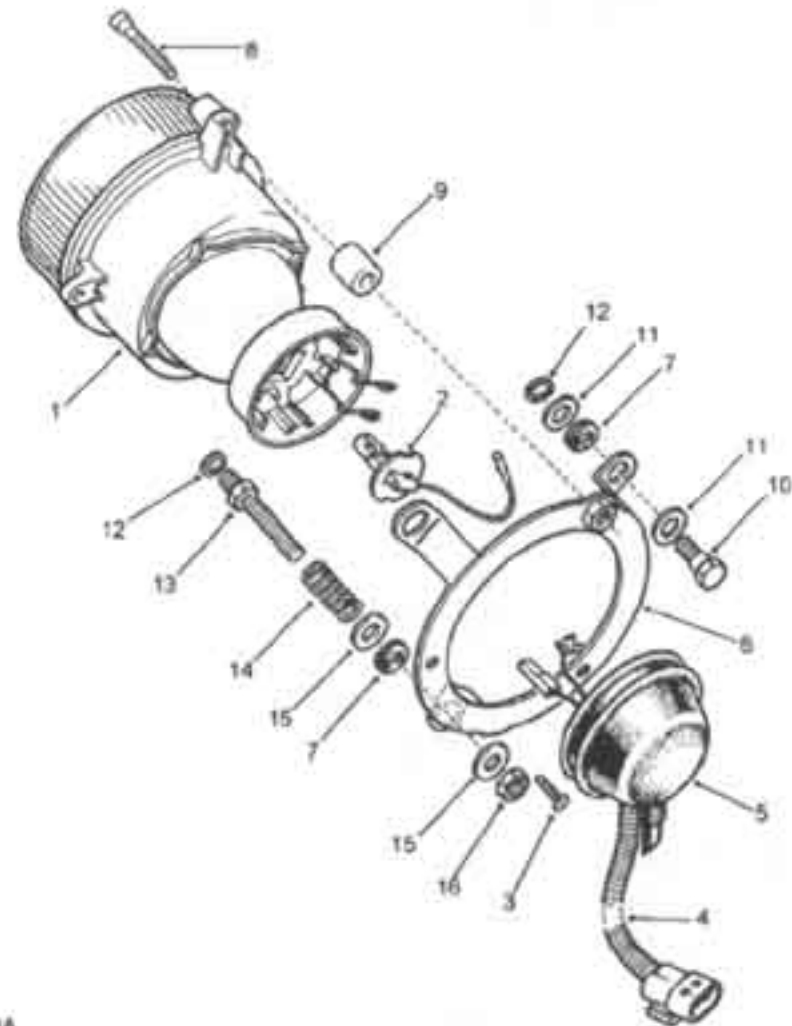

- LAMP ASSEMBLY-DIRECTION INDICATOR-LH..... 1
- LAMP ASSEMBLY-DIRECTION INDICATOR-RH 1
- Seal 1
- Lens-front direction indicator-LH 1
- Bulb-382-p25/1-21 Watt 1
- Nut-spring-u type-No 8 2
- Lens-front direction indicator-RH..... 1
- LAMP-AUXILIARY LIGHTING SIDE REPEATER..... 2
- Bulb-501-w10/5-5 Watt..... 2
- LENS ASSEMBLY-REAR FOG & REVERSE LAMP. 2
- Bulb-21/4w 2
- BULB-382-P25/1-21 WATT
- reverse 2
- brake 2
- indicator 2
- Gasket-rear lamp assembly 2
- Harness rear lamp 2
- Seal 2
- Nut-serrated-M5 8
- Washer-plain-M5 8

Quantity

Change Point

Remarks

Part of 606603.

Part of 609556.

Part of 606543DP.

Part of 606544DP.

London Taxis International Taxi TX1 Range

M05
Fiche 1

Body Electrics
Lighting
Number Plate, High Level Stop and Hire Sign

Illus	Part Number	Description	Quantity	Change Point	Remarks
1	607226	LAMP-REAR LICENCE PLATE	2		
2	TLB239	• Bulb-festoon-c11-5 Watt	2		
	8182	• Screw-No 8 x 3/4	NLA		Use 8182SS.
3	8182SS	Screw-No 8 x 3/4-stainless steel			
4	608081	Nut-spring-u type	4		
5	606554	LAMP-REAR HIGH MOUNTED STOP	1		
6	TLB501	• Bulb-501-w10/5-5 Watt	4		
7	900182	• Holder-rear lamp bulb	4		
8	8252	Nut-serrated-M6	2		
9	606541	Light emitting diode	2		
10	607555	Lamp-handle door	2		
11	609324	Clip-hose-LED retention	2		
12	607692	SIGN ASSEMBLY-HIRE	1		
13	607691DP	• Harness-hire sign	1		
14	TLB382	• Bulb-382-p25/1-21 Watt	2		
15	607721	Seal	NLA		Use 609656 new seal introduced to prevent water leaks.
		Seal	1		
15	609656	Seal	1		
16	WPN6L	Washer-plain-M6	6		
17	WS6H	Washer-spring-M6	6		
18	S616HEX 9611	Setscrew-M6 x 16	6		
		Nut-spring-u type	1		

London Taxis International Taxi TX1 Range

M06
Fiche 1

Body Electrics
Lighting
Fog Lamp

illus Part Number

- 608947
- 1 606906
- 2 TLB453
- 3 S610CSK
- 4 610153
- 6 608702
- 7 608705
- 8 S640CSK
- 9 608704
- 10 608701
- 11 WPN8H
- 12 WS6H
- 13 608706
- 14 608707
- 15 WPL0H
- 16 NL6
- 606803
- 900645
- 604407