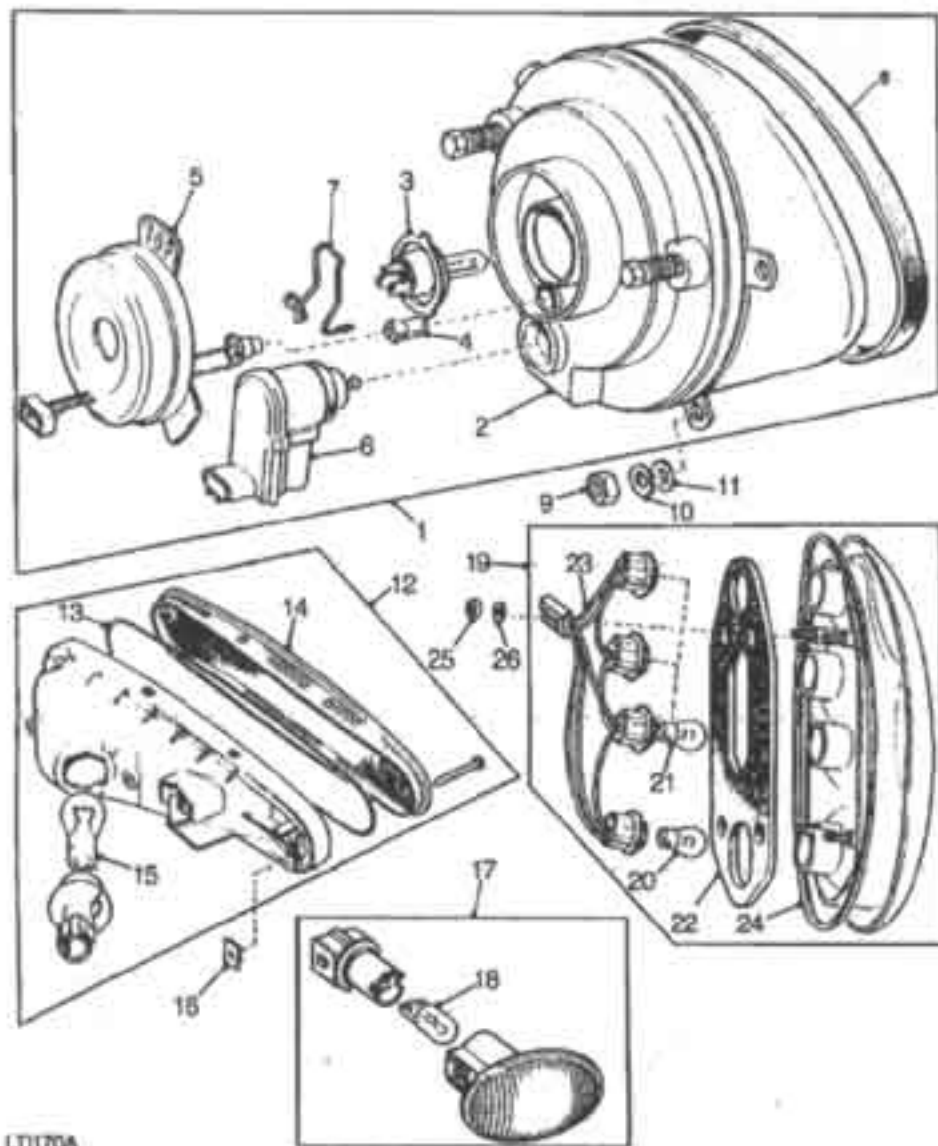

London Taxis International Taxi TX1 Range

M04
Fiche 1

Body Electric
Lighting
Headlight and Indicators

Illus Part Number

- 1 606603
- 1 609556
- 2 900016
- 3 TLB472
- 4 TLB233
- 5 900018
- 6 900017
- 7 900093
- 8 900094
- 2 900649
- 9 N5
- 10 WS5H
- 11 WPL5H

- 12 606543DP
- 12 606544DP
- 13 900096
- 14 900097
- 15 TLB382
- 16 608083
- 14 900098
- 17 606604
- 18 TLB501
- 19 606605
- 20 TLB566

- 21 TLB382
- 21 TLB382
- 21 TLB382
- 22 900019
- 23 900020
- 24 900095
- 25 8165
- 26 WPL5H

Description

- HEADLAMP ASSEMBLY-FRONT LIGHTING-RHD... 2
- HEADLAMP ASSEMBLY-FRONT LIGHTING-LHD... 2
- Headlamp assembly-less motor 1
- Bulb-60/55W h4 headlamp 1
- Bulb-233-t8/4-4 Watt 1
- Cover-headlamp bulb insulation 1
- Motor-load leveling headlamp 1
- Spring-headlamp bulb holder 1
- Seal-headlamp 1
- Headlamp assembly-less motor-LHD 1
- Nut 8
- Washer-spring-M5 8
- Washer-plain-M5 8

- LAMP ASSEMBLY-DIRECTION INDICATOR-LH..... 1
- LAMP ASSEMBLY-DIRECTION INDICATOR-RH 1
- Seal 1
- Lens-front direction indicator-LH 1
- Bulb-382-p25/1-21 Watt 1
- Nut-spring-u type-No 8 2
- Lens-front direction indicator-RH..... 1
- LAMP-AUXILIARY LIGHTING SIDE REPEATER..... 2
- Bulb-501-w10/5-5 Watt..... 2
- LENS ASSEMBLY-REAR FOG & REVERSE LAMP. 2
- Bulb-21/4w 2
- BULB-382-P25/1-21 WATT
- reverse 2
- brake 2
- indicator 2
- Gasket-rear lamp assembly 2
- Harness rear lamp 2
- Seal 2
- Nut-serrated-M5 8
- Washer-plain-M5 8

Quantity

Change Point

Remarks

Part of 606603.

Part of 609556.

Part of 606543DP.

Part of 606544DP.