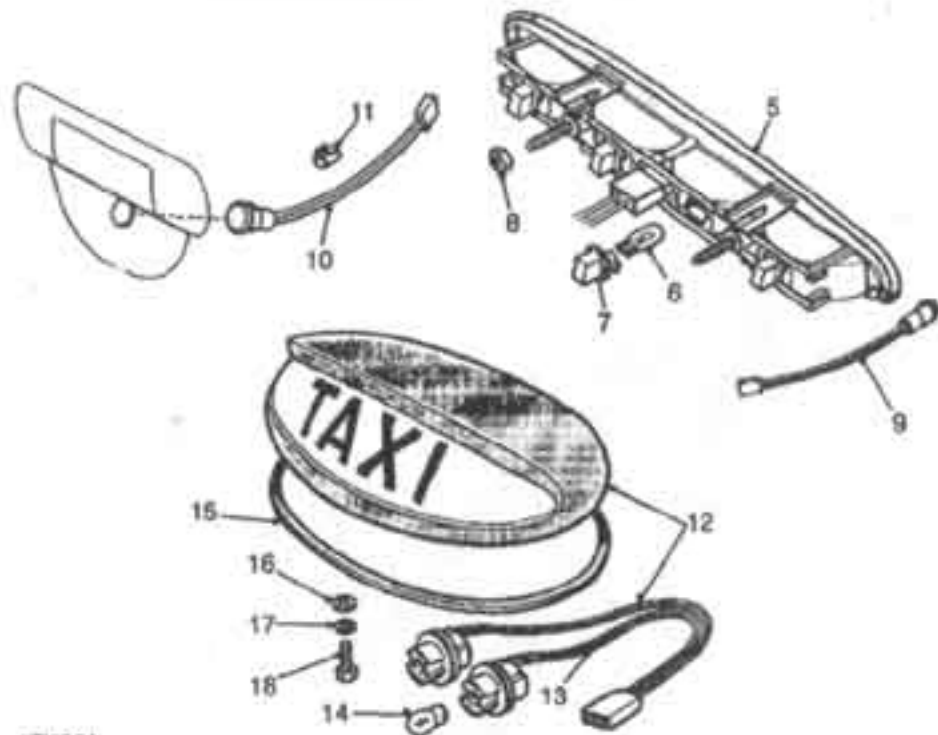

- LAMP ASSEMBLY-DIRECTION INDICATOR-LH..... 1
- LAMP ASSEMBLY-DIRECTION INDICATOR-RH 1
- Seal 1
- Lens-front direction indicator-LH 1
- Bulb-382-p25/1-21 Watt 1
- Nut-spring-u type-No 8 2
- Lens-front direction indicator-RH..... 1
- LAMP-AUXILIARY LIGHTING SIDE REPEATER..... 2
- Bulb-501-w10/5-5 Watt..... 2
- LENS ASSEMBLY-REAR FOG & REVERSE LAMP. 2
- Bulb-21/4w 2
- BULB-382-P25/1-21 WATT
- reverse 2
- brake 2
- indicator 2
- Gasket-rear lamp assembly 2
- Harness rear lamp 2
- Seal 2
- Nut-serrated-M5 8
- Washer-plain-M5 8

Quantity

Change Point

Remarks

Part of 606603.

Part of 609556.

Part of 606543DP.

Part of 606544DP.

London Taxis International Taxi TX1 Range

M05
Fiche 1

Body Electrics
Lighting
Number Plate, High Level Stop and Hire Sign

Illus	Part Number	Description	Quantity	Change Point	Remarks
1	607226	LAMP-REAR LICENCE PLATE	2		
2	TLB239	• Bulb-festoon-c11-5 Watt	2		
	8182	• Screw-No 8 x 3/4	NLA		Use 8182SS.
3	8182SS	Screw-No 8 x 3/4-stainless steel			
4	608081	Nut-spring-u type	4		
5	606554	LAMP-REAR HIGH MOUNTED STOP	1		
6	TLB501	• Bulb-501-w10/5-5 Watt	4		
7	900182	• Holder-rear lamp bulb	4		
8	8252	Nut-serrated-M6	2		
9	606541	Light emitting diode	2		
10	607555	Lamp-handle door	2		
11	609324	Clip-hose-LED retention	2		
12	607692	SIGN ASSEMBLY-HIRE	1		
13	607691DP	• Harness-hire sign	1		
14	TLB382	• Bulb-382-p25/1-21 Watt	2		
15	607721	Seal	NLA		Use 609656 new seal introduced to prevent water leaks.
		Seal	1		
15	609656	Seal	1		
16	WPN6L	Washer-plain-M6	6		
17	WS6H	Washer-spring-M6	6		
18	S616HEX 9611	Setscrew-M6 x 16	6		
		Nut-spring-u type	1		