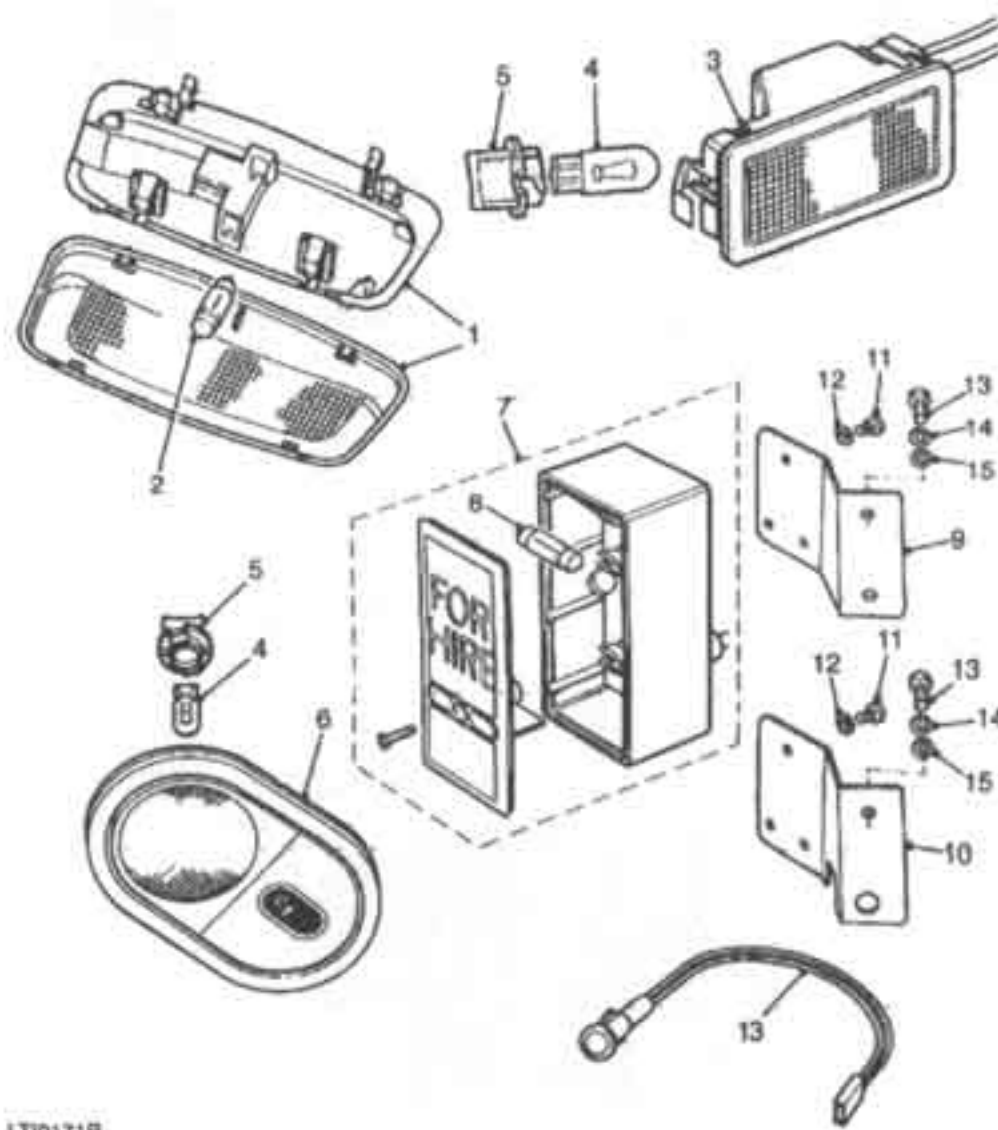

Description

- KIT-FRONT LIGHTING FOG LAMP..... 1
- LAMP-FRONT LIGHTING FOG 2
- Bulb-headlamp-h3-55 Watt 2
- Screw-self tapping-M6 x 10..... 1
- Harness-fog lamp 1
- Bracket-front fog lamp mounting..... 2
- Grommet 6
- Setscrew-M6 x 40..... 2
- Spacer 2
- Bolt-M6 4
- Washer-plain-M6 4
- Washer-spring-M6..... 6
- Stud-M6..... 2
- Spring 2
- Washer-plain-M6 8
- Nut-hexagonal-nyloc-M6 2
- SWITCH-ROCKER FOG-FRONT 1
- Bulb 2
- Relay-4 pin 1

Quantity

Change Point

Remarks

London Taxis International Taxi TX1 Range

M07
Fiche 1

Body Electrics
Lighting
Interior Lights

Illus	Part Number	Description	Quantity	Change Point	Remarks
1	606885	LAMP-INTERIOR COURTESY	3		
2	900022	• Bulb-festoon-7 watt.....	3		
3	606884	LAMP-INTERIOR COURTESY-FACIA.....	2		
3	606884	LAMP-INTERIOR COURTESY-PAYMENT	1		
		COLLECTION.....			
3	606884	LAMP-INTERIOR COURTESY-DIVISION REAR.....	2		
3	606884	LAMP-INTERIOR COURTESY-PUDDLE	2		
		PASSENGER DOOR.....			
3	606884	LAMP-INTERIOR COURTESY-BOOT.....	1		
4	TLB501	• Bulb-501-w10/5-5 Watt.....	1		
5	900182	• Holder-rear lamp bulb.....	1		
6	608150	LAMP-READING	2		
4	TLB501	• Bulb-501-w10/5-5 Watt.....	2		
5	900182	• Holder-rear lamp bulb.....	2		
7	607525	BOX-LIGHT-TAXIMETER.....	1		
8	TLB272	• Bulb-festoon-7 watt.....	1		
9	608448	Bracket-mounting light box	1	Note (1)	
10	609591	Bracket-mounting light box	1	Note (2)	
11	S36PAN	Setscrew.....	3		
12	WS3H	Washer-spring-M3	3		
13	S616HEX	Setscrew-M6 x 16	2	Note (2)	
14	WS6H	Washer-spring-M6	2	Note (2)	
15	WPN6L	Washer-plain-M6	2	Note (2)	
16	606541	Light emitting diode-rear door locked	2		
16	606541	Light emitting diode-inercom warning.....	1		

LT10171B

CHANGE POINTS:
(1) To (V) WC 102766
(2) From (V) WC 102767